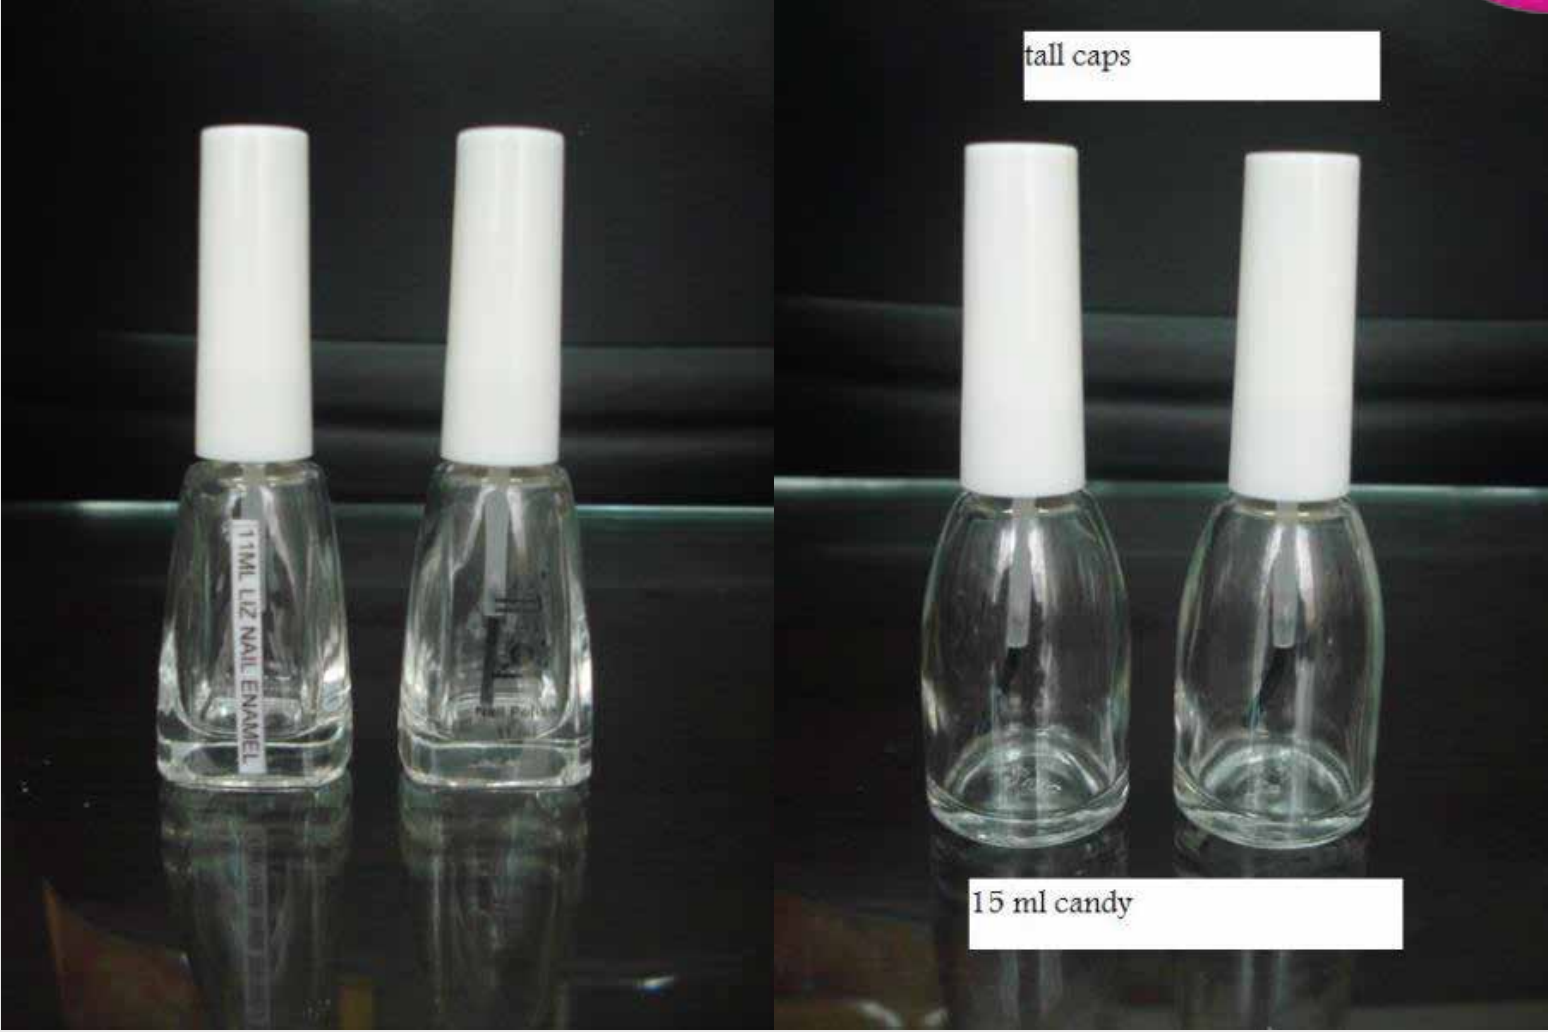

KGPL

8 ml fgarda	10 ml step	10 ml seylan	10 ml modicare
regular cap	tall cap	aluminium s+f cap	tall cap

tall caps

15 ml candy

tall cap

7 ml art club

regular cap

11 ml lotus

11 ml jm02

etched finish  
regular cap

10 ml oslo

tall cap

jessica cap

s+ f cap

11 ml triangular taper

16 ml mini 2